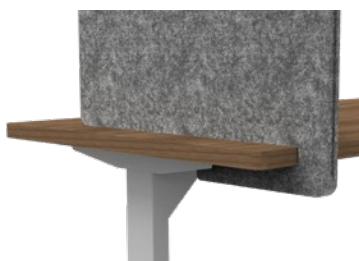

Mesa Divider Series

Mesa Slide

HAT
CONTRACT®

sis

Mesa Slide

Privacy. Comfort. Cleanability.

An impromptu divider providing ultimate adaptability when space and division are needed.

Our Mesa Slide divider inspires confidence in the workplace by creating a simple yet effective partition between workstations and your neighbor. Add distinctive design and confidence to your office landscape with the Mesa Slide divider.

Shown on 30" deep work surface

Features

- Create privacy and security by simply sliding the Mesa Slide divider onto the desk surface.
- Transfer your protective barrier by grabbing the slide and taking it with you to the cafeteria or a meeting.
- Acoustical properties allow for noise reduction in an open office floor plan.
- Mesa dividers can be safely cleaned and disinfected.

Specifications

- **Overall Height:** 27-3/16"
- **Above Desk Height:** 24"
- **Overall Depth:** 26-1/2"
- **Depth from Desk Edge:** 24"
- **Divider Thickness:** 1-1/8"
- **Compatibility:** Designed for a 1-1/8" thick desk (opening is 1.1")